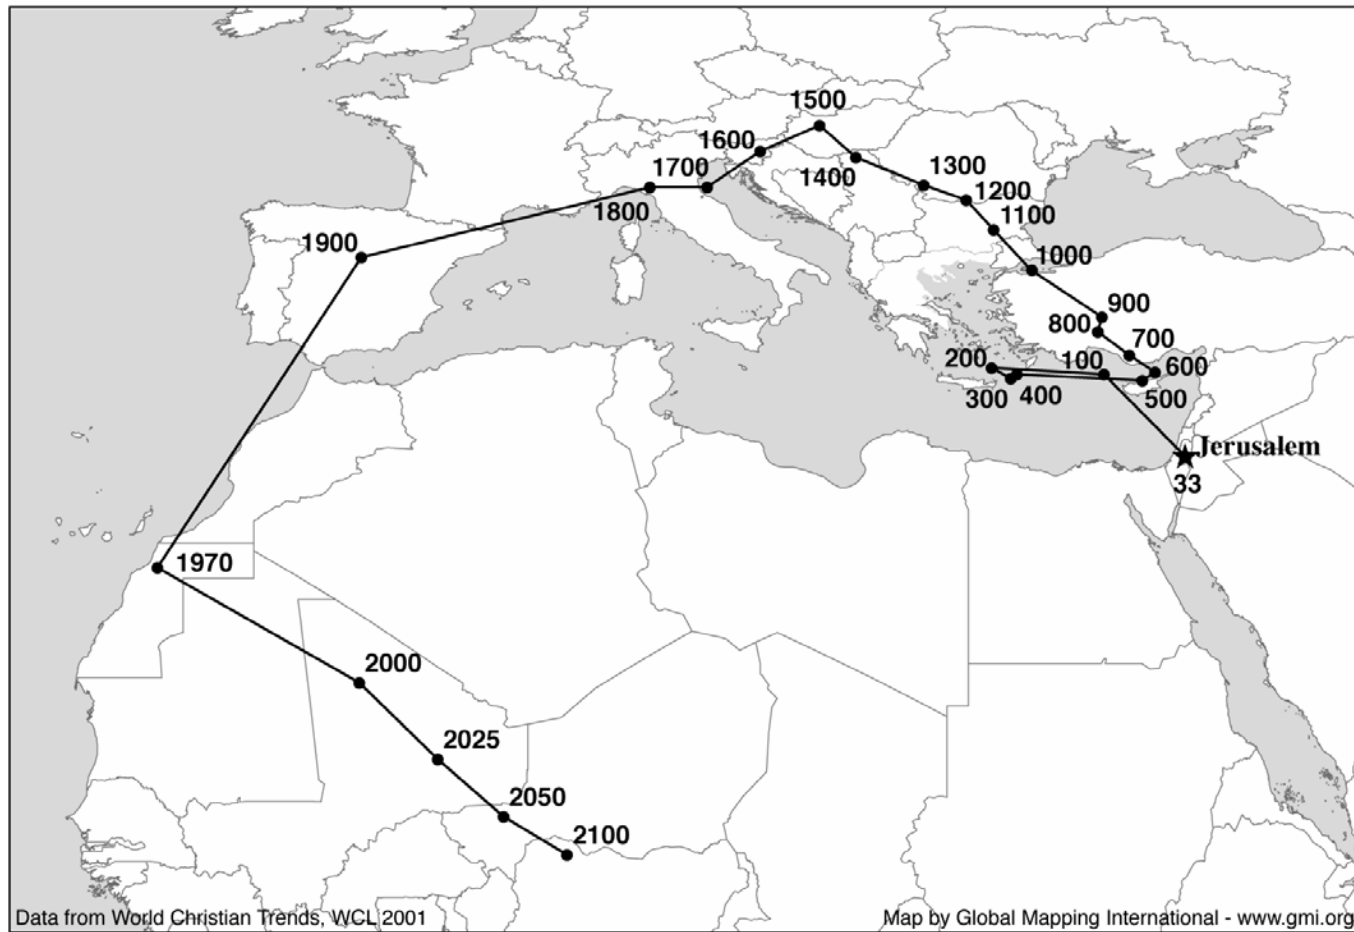

Map 1. Trajectory of the Statistical Center of Gravity of Global Christianity, AD 33-AD 2100.

From Todd M. Johnson and Sun Young Chung, "Tracking Global Christianity's Statistical Centre of Gravity, AD 33-AD 2100", *International Review of Mission*, Vol. 93, No. 369, April 2004, pp. 166-181.