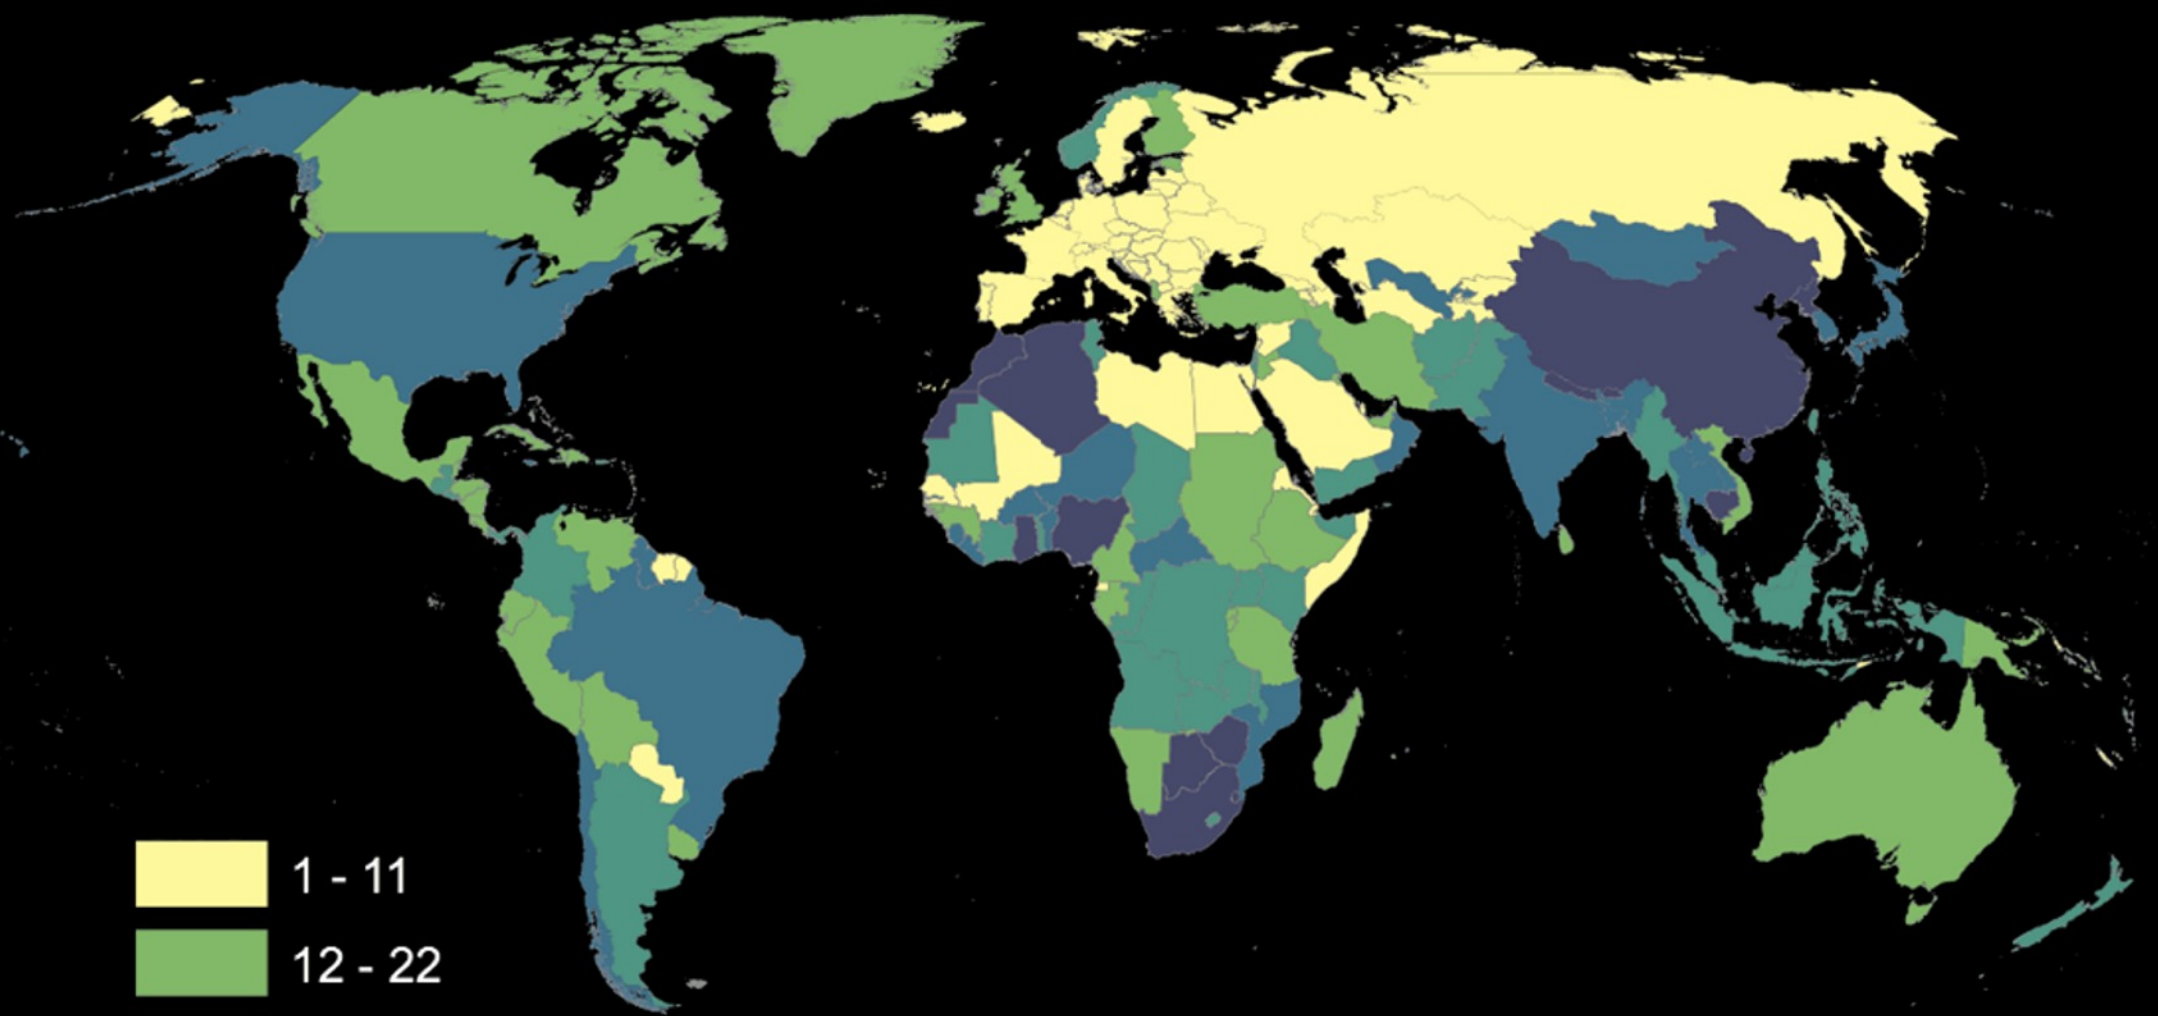

% of Christians who are Renewalists

Light yellow	1 - 11
Light green	12 - 22
Medium green	23 - 36
Blue-green	37 - 58
Dark blue/purple	59 - 90